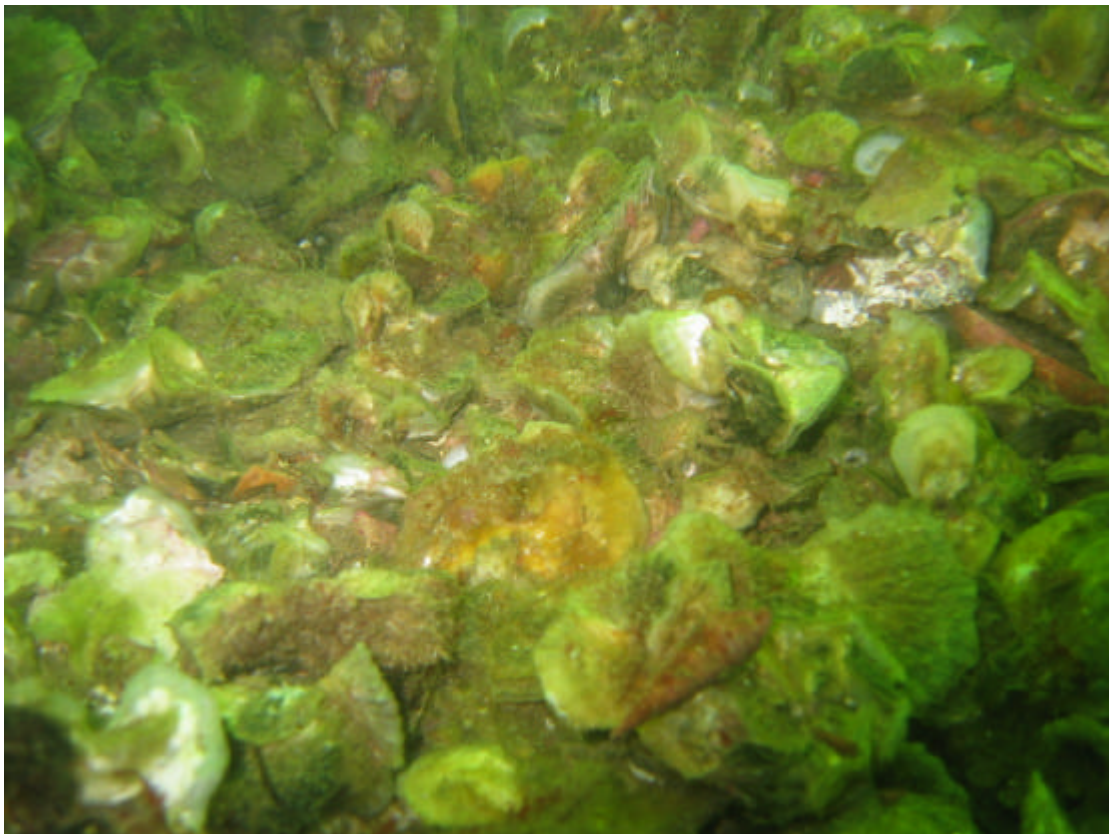

ATTACHMENT 5:

Native oyster habitat – Georges Bay

Native oyster habitat – Georges Bay

Native oyster harvesting operation

April 2003 Survey/size range