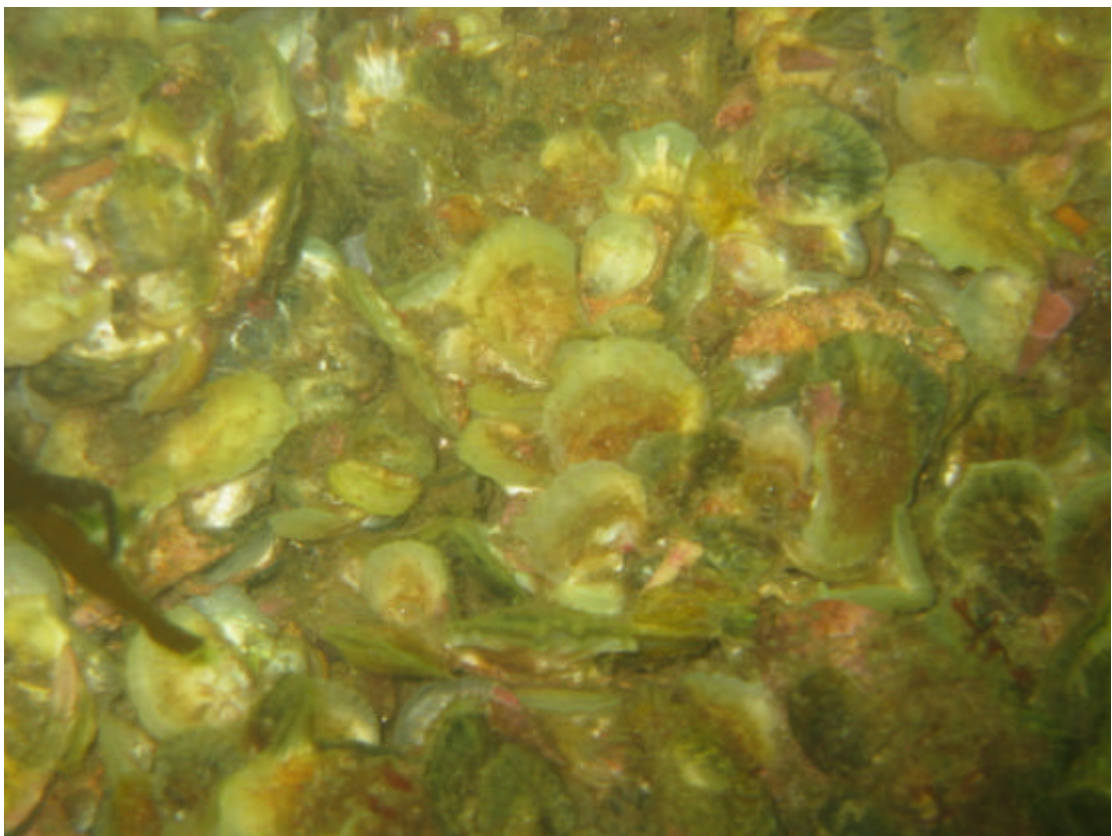

ATTACHMENT 5:

Native oyster habitat – Georges Bay

Native oyster habitat – Georges Bay

Native oyster harvesting operation

April 2003 Survey/size range