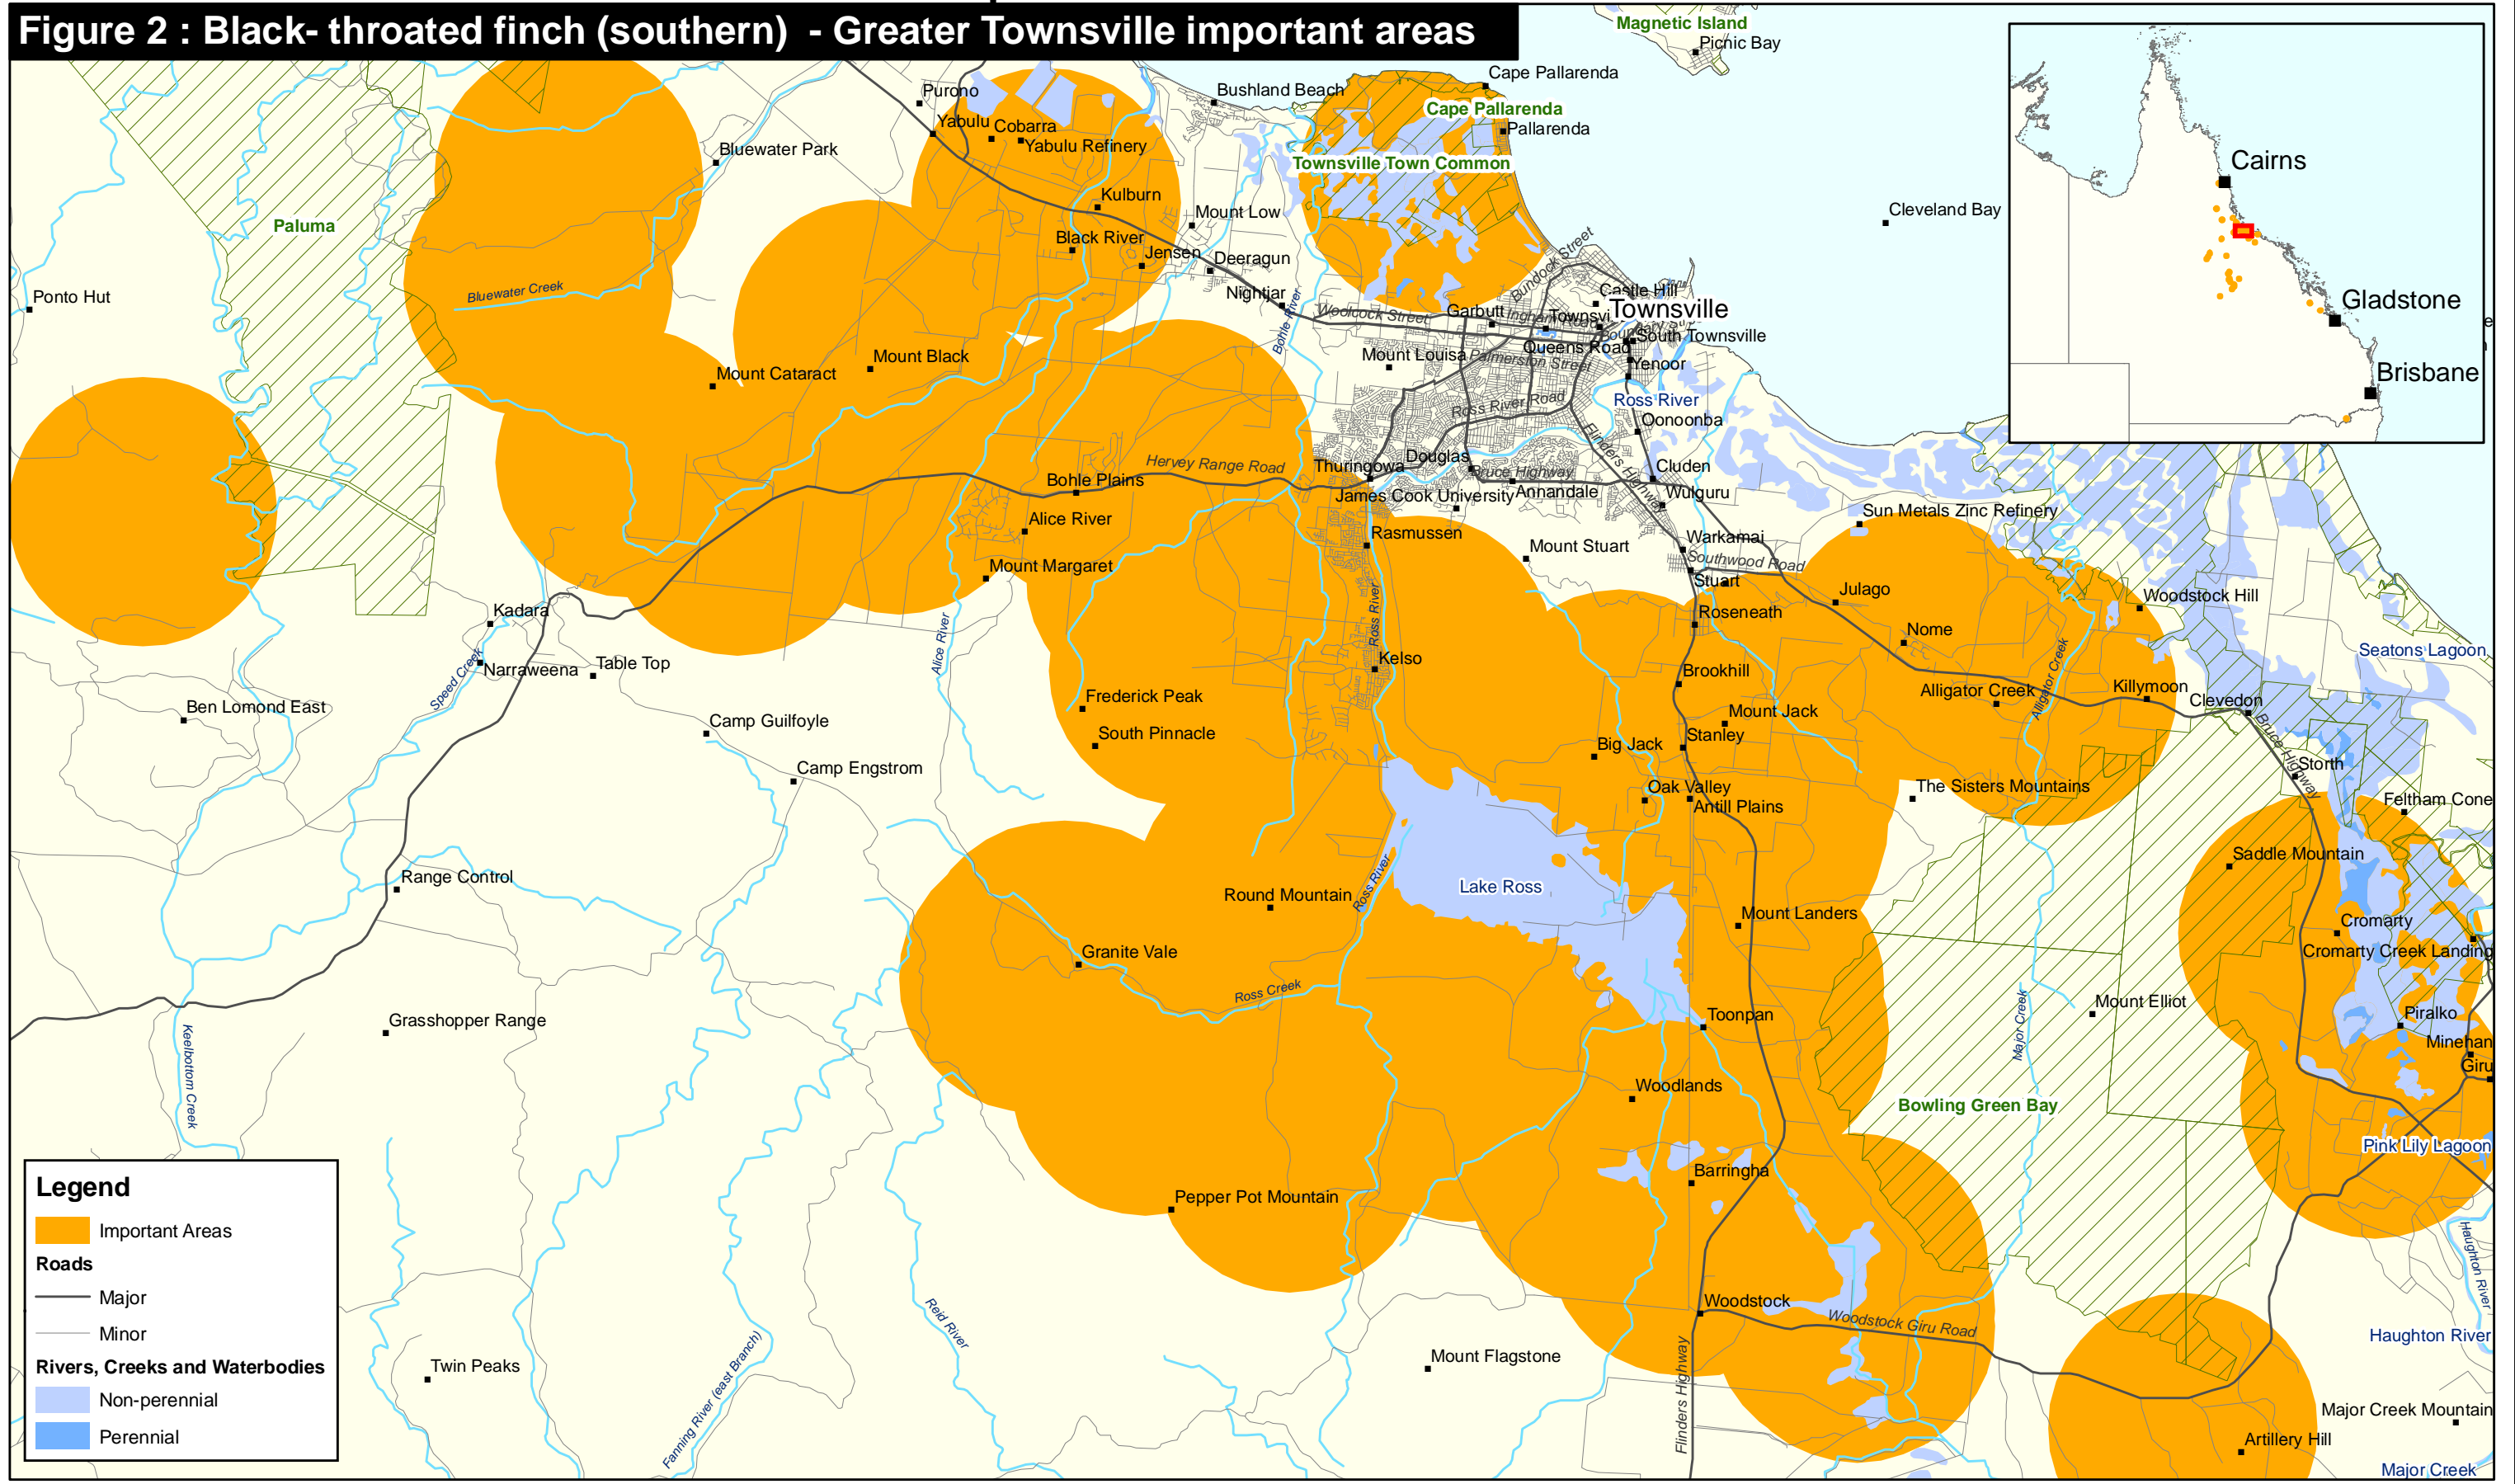

Figure 2 : Black-throated finch (southern) - Greater Townsville important areas

Legend

- Important Areas
- **Roads**

- Major
- Minor

- **Rivers, Creeks and Waterbodies**

- Non-perennial
- Perennial

DRAFT

Source:
Records are from the Department of Environment, Heritage, Water and the Arts - Species Profile and Threats Database.
Important Areas were derived from a 5km buffer of reliable post 1995 records.

Projection: Geographics
Datum: GDA 94