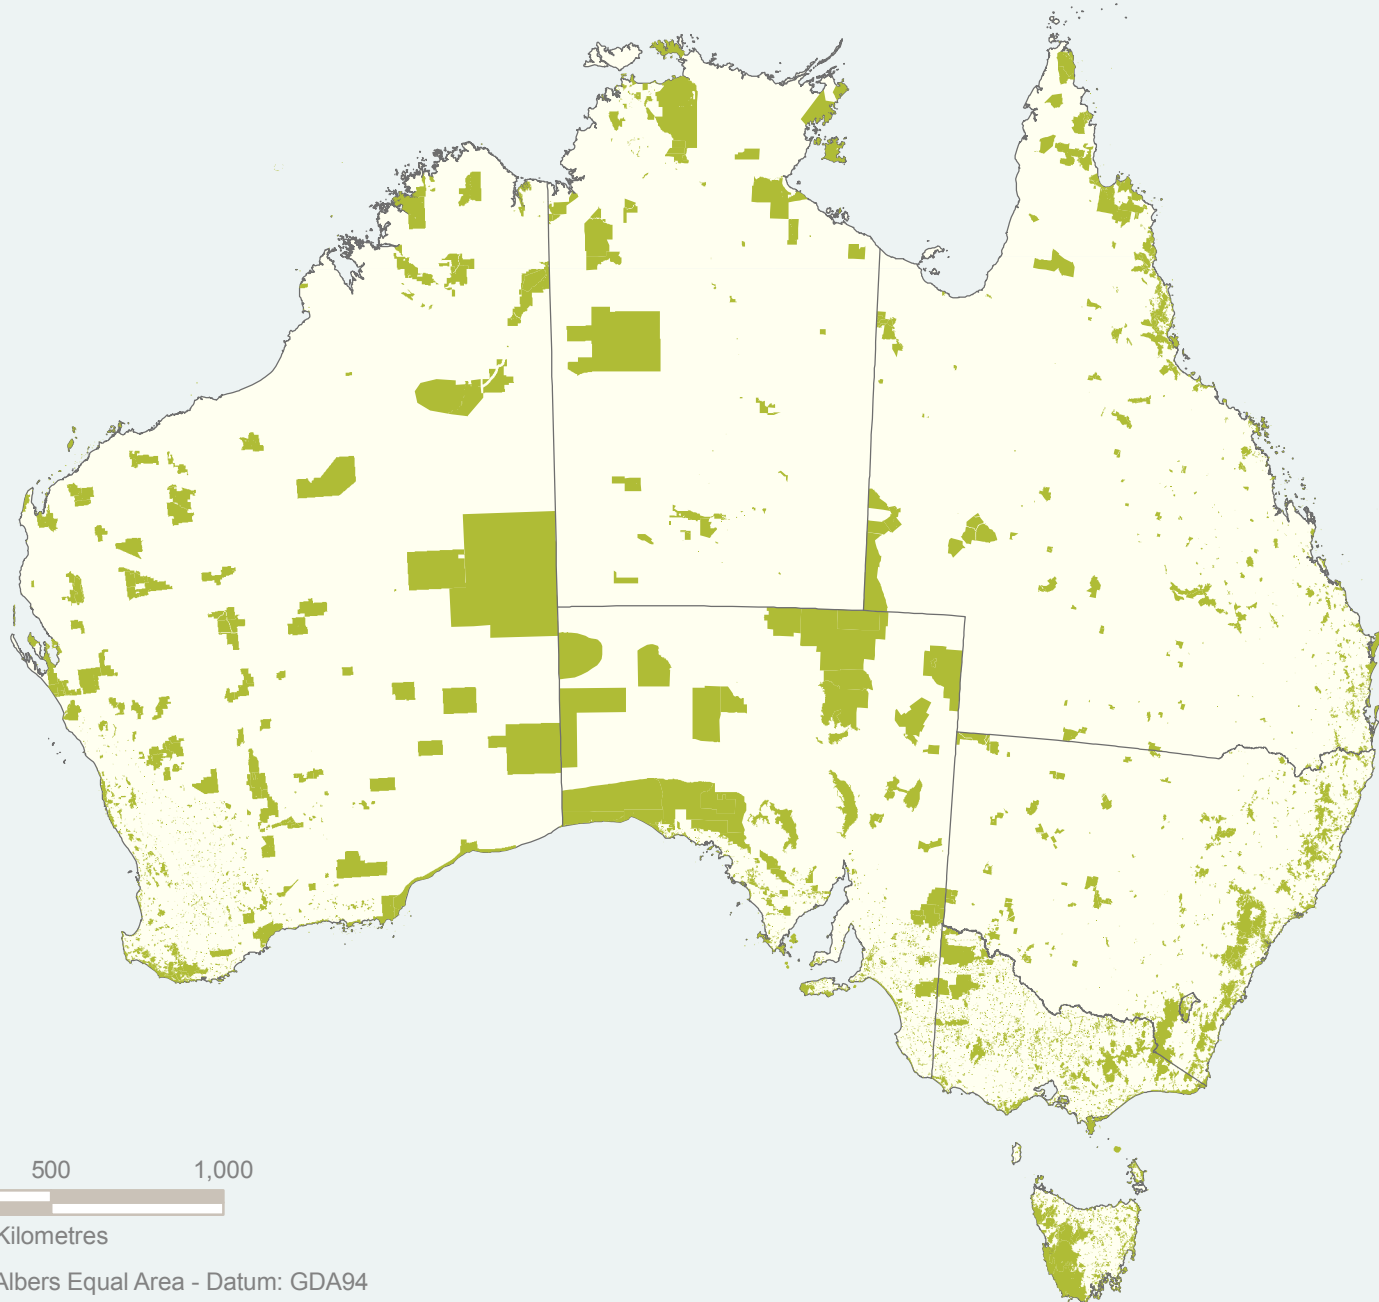

National Reserve System

Location of reserves in the National Reserve System

 Protected Areas

Data Source:
Collaborative Australian Protected Areas Database (CAPAD) - (2008) was compiled by the Department of the Environment, Water, Heritage and the Arts with data provided by State/Territory land management agencies.

Australian Coastline and State Borders
1:100,000 (1990) Geoscience Australia

Map produced by:
Environmental Resources Information Network for National Reserve System Section, Parks Australia.
August 2010

N

0 250 500 1,000

Kilometres

Projection: Albers Equal Area - Datum: GDA94